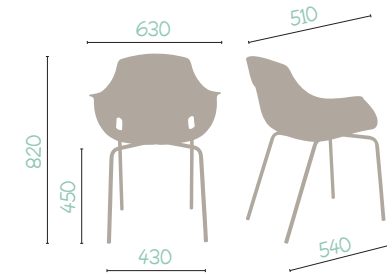

# GOA FEATURES

N. max di sedie da impilare: 3  
Stackable up to 3 chairs

Pannello sedile in legno con 6 borchie  
Wooden seat panel with 6 t-nuts

Scocca in plastica tappezzabile  
Plastic shell to be upholstered

GOA 4-LEGS  
18.06.352.99A

- 01 SH21 Scocca modello Goa  
Shell model Goa  
11.70.127.02A
- 02 TF53 Telaio 4-gambe per Goa  
4-legs frame for Goa  
21.70.178.00C

GOA WIRE  
18.06.353.99A

- 01 SH21 Scocca modello Goa  
Shell model Goa  
11.70.127.02A
- 02 TR29 Telaio a filo per Goa  
Wire frame for Goa  
21.70.177.00C
- 03 SP18 Pannello sedile Goa in legno  
Wooden seat panel model Goa  
21.70.181.00L