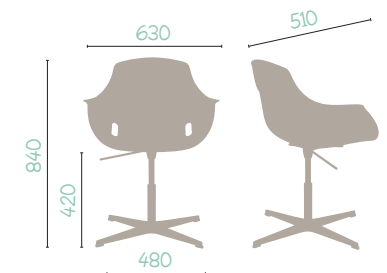

# GOA FEATURES

N. max di sedie da impilare: 3  
Stackable up to 3 chairs

Pannello sedile in legno con 6 borchie  
Wooden seat panel with 6 t-nuts

Scocca in plastica tappezzabile  
Plastic shell to be upholstered

GOA 4-LEGS  
18.06.352.99A

- 01 SH21 Scocca modello Goa  
Shell model Goa  
11.70.127.02A
- 02 TF53 Telaio 4-gambe per Goa  
4-legs frame for Goa  
21.70.178.00C

GOA WIRE  
18.06.353.99A

- 01 SH21 Scocca modello Goa  
Shell model Goa  
11.70.127.02A
- 02 TR29 Telaio a filo per Goa  
Wire frame for Goa  
21.70.177.00C
- 03 SP18 Pannello sedile Goa in legno  
Wooden seat panel model Goa  
21.70.181.00L