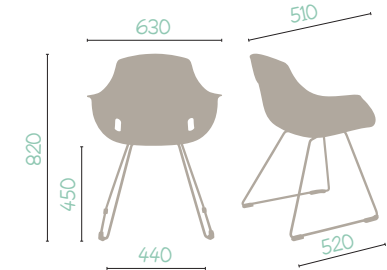

# GOA FEATURES

N. max di sedie da impilare: 3  
Stackable up to 3 chairs

Pannello sedile in legno con 6 borchie  
Wooden seat panel with 6 t-nuts

Scocca in plastica tappezzabile  
Plastic shell to be upholstered

GOA 4-LEGS  
18.06.352.99A

- 01 SH21 Scocca modello Goa  
Shell model Goa  
11.70.127.02A
- 02 TF53 Telaio 4-gambe per Goa  
4-legs frame for Goa  
21.70.178.00C

GOA WIRE  
18.06.353.99A

- 01 SH21 Scocca modello Goa  
Shell model Goa  
11.70.127.02A
- 02 TR29 Telaio a filo per Goa  
Wire frame for Goa  
21.70.177.00C
- 03 SP18 Pannello sedile Goa in legno  
Wooden seat panel model Goa  
21.70.181.00L